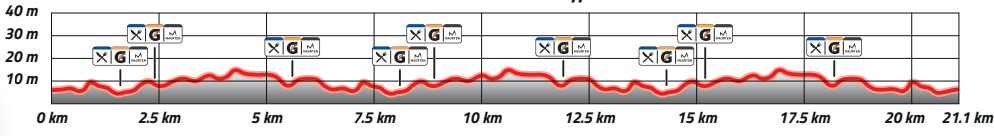

**HOKA** | **IRONMAN**  
EUROPEAN SERIES

OFFICIAL RUNNING SHOES

3.5 loops

21.1 km - 50 altitude difference

- Swim course
- Bike course
- Run course
- 6 km
- Aid Station
- Gatorade Maurten
- Water Station Energy Station
- Penalty Tent